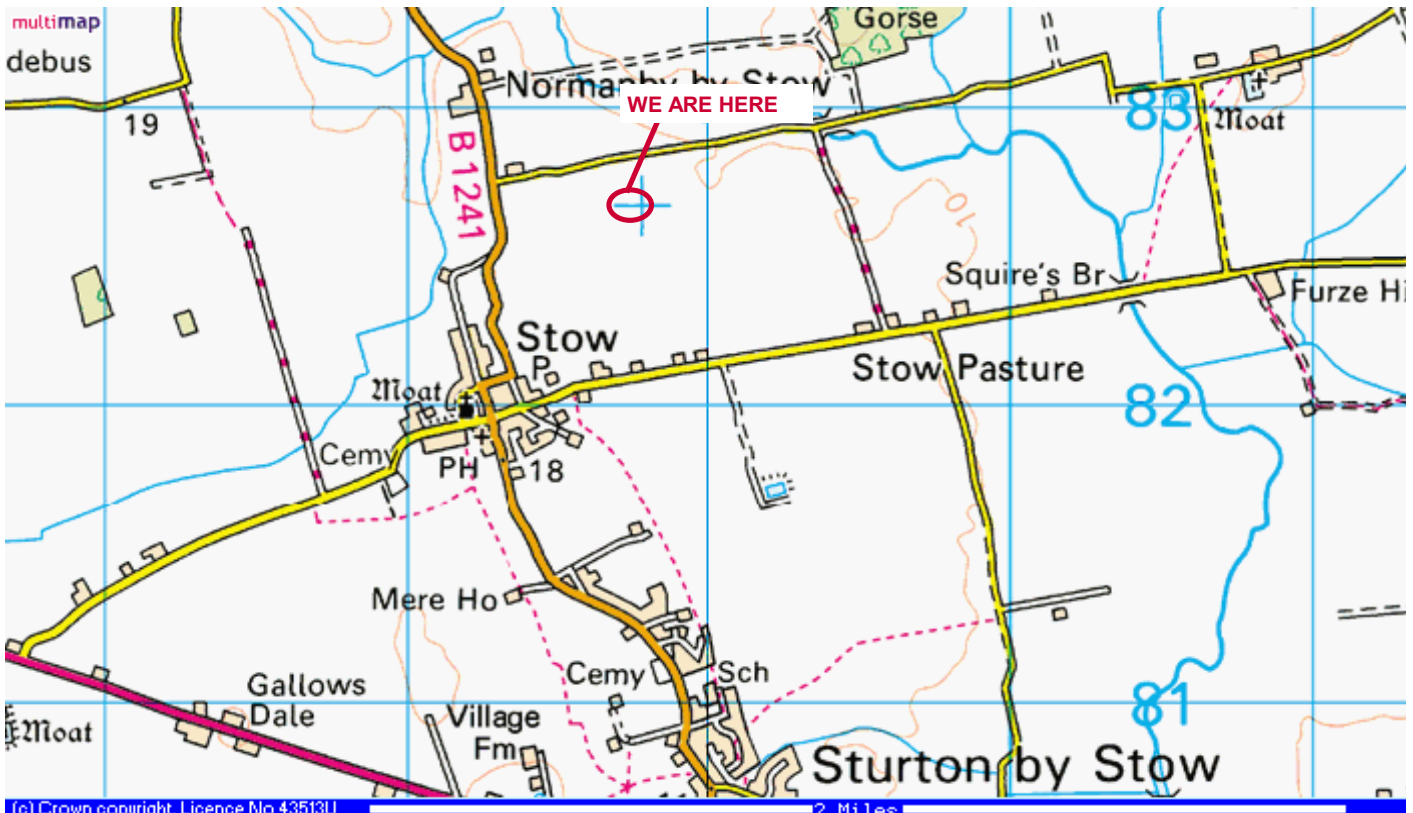

Contact: Bruce Duncan
Address: 15 Ingham Road
Stow
Lincoln
LN1 2DG
England
Telephone: +44 (0)1427 788134
Email: bp.duncan@which.net
Open: Selected weekends or by appointment

You can find using Multimap.com, by entering our postcode which is LN1 2DG, or you can see where we are by looking at the 1:25,000 scale Ordnance Survey map shown below. If emailing us, please allow a few days for us to see your email and get back to you. You can fill out the contact form on our website and we will respond as soon as possible. Thanks for taking the time to view our website.

Bruce Duncan, 15 Ingham Road, Stow, Lincoln, Lincolnshire, LN1 2DG
Tel: 01427 788134. Email: bp.duncan@which.net